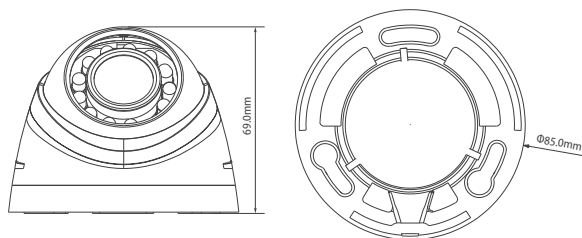

DH-CA-DW181R NEW

HDIS IR Mini Dome Camera

Technical Specifications

Model	DH-CA-DW181RP	DH-CA-DW181RN
Camera		
Image Sensor	1/3" HDIS	
Effective Pixels	960(H)×480(V)	
Horizontal Resolution	720TVL	
Electronic Shutter	1/50s~1/100,000s	1/60s~1/100,000s
Synchronization	Internal	
Mini. Illumination	0.02Lux@F1.2(AGC ON), 0Lux IR on	
S/N Ratio	More than 65dB (AGC Off)	
Video Output	1Vp-p Composite Output (75Ω/BNC)	
Camera Features		
Max. IR LEDs Length	20m, Smart IR	
Day/Night	Auto(ICR) / Color / B/W	
Noise Reduction	2D	
Lens		
Focal Length	3.6mm (6mm optional)	
Mount Type	M12	
General		
Power Supply	DC12V±10%	
Power Consumption	Max 2.4W	
Working Environment	-40°C~+60°C / Less than 90%RH (no condensation)	
Dimensions	Φ85mm×69mm	
Weight	0.1kg	

Features

- 1/3" HDIS
- High resolution of 720TVL
- Day/Night(ICR), AWB, AGC, BLC
- 3.6mm fixed lens (6mm optional)
- Max. IR LEDs length 20m, Smart IR
- DC12V

Dimensions(mm)

Accessories (optional)

PFB200W